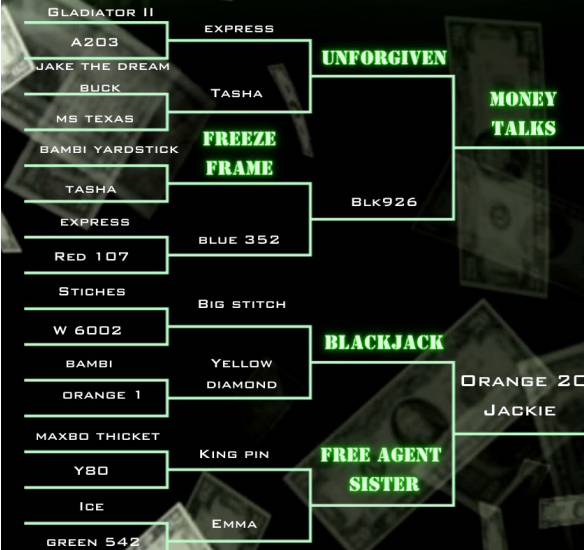

1 YEAR OLD
$1000 A STRAW

CAPTAIN AGENT

WHITETAIL RANCH
PARTNERED WITH:

LAMBRIGHT
WHITETAILS

JACOB MEYER 419-905-5667