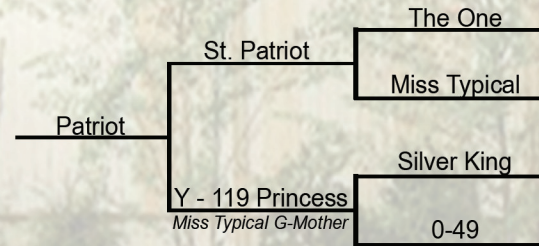

Green 51, Buck Fawn!

BACKYARD WHITETAILS

Mark Otto
10620 W. 050 N. | Middlebury, IN 46510
PH: 260-768-4809
CWD: 2002, TB/Bruc. Cert./Accred.

GREEN 51
NADR# 389040

DOB: 2023. Located at: Middlebury, IN

Typical Genetics on this one! Genie (Y104) is womb sister to Y-103, a 3 yr. old buck I used for a breeder. Y-104 has a nice typical yearling on the farm, her first fawn. Purple 8 is Quick Silver's 7/8 Sister! Green 4 is a strong typical producer!

Choice... Y-131 (Doe Fawn) or Gr 55 (Buck Fawn)

BACKYARD WHITETAILS

Mark Otto
10620 W. 050 N. | Middlebury, IN 46510
PH: 260-768-4809
CWD: 2002, TB/Bruc. Cert./Accred.

Y-131 OR GR 55
NADR# pending

DOB: 2023. Located at: Middlebury, IN

Some hard to come by typical genetics. This is Y-127's second fawning. She has a nice typical yearling on the farm. She is out of strong Pine Creek typical genetics, with Twin Maple Genetics in the middle. The Red 659 doe on the anchor is Storm Express on Silver King's Sister.

50% Interest in Jewel, Bred to Top G!

RIVERSIDE WHITETAILS

Quincy Querfurth
5063 Riverside Rd. | Coloma, MI 49038
PH: 269-325-8101, Email: quincyquerfurth97@gmail.com
CWD: 2002, TB: Accred., Bruc. Certified

JEWEL
NADR# 320297

DOB: 2016. Located at: Michigan.

Selling 50% interest in Jewel. She's a calm girl and 2x's Rolex. She would fit well into an AI program. I no longer do any AI but she took both times when I did. Move her to your place and breed her how you would like. Great mother, she has had triplets the last two years and twins every year before that. 75% buck fawns. Has not had a yearling under 130 inches. She's a great investment and I look forward to partnering on her.

Thanks to Twin Maple Deer Farm for selling us this buck.