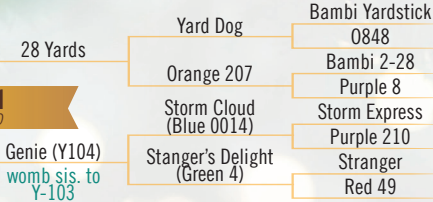

Fawns

Green 53 & 54	Silver Storm / Storm Express / Soxy
Green 57 & 58	Nufaze / Quicksand / The One

Green 51, Buck Fawn!

BACKYARD WHITETAILS

Mark Otto
10620 W. 050 N. | Middlebury, IN 46510
PH: 260-768-4809
CWD: 2002, TB/Bruc. Cert./Accred.

28 Yards

Y-103

GREEN 51
NADR# 389040

DOB: 2023. Located at: Middlebury, IN

Typical Genetics on this one! Genie (Y104) is womb sister to Y-103, a 3 yr. old buck I used for a breeder. Y-104 has a nice typical yearling on the farm, her first fawn. Purple 8 is Quick Silver's 7/8 Sister! Green 4 is a strong typical producer!