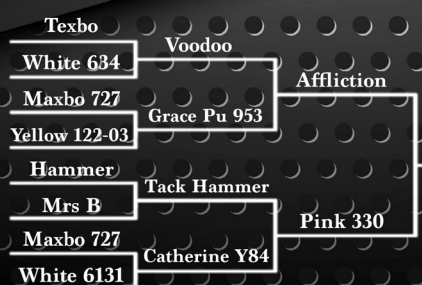

VOODOO'S HAMMER @4
NADR# 199130