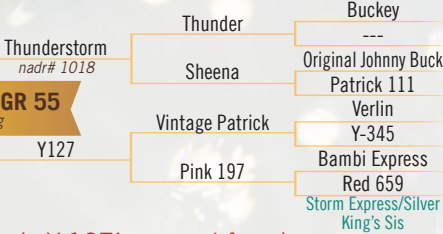

Choice... Y-131 (Doe Fawn) or Gr 55 (Buck Fawn)

BACKYARD WHITETAILS

Mark Otto
10620 W. 050 N. | Middlebury, IN 46510
PH: 260-768-4809
CWD: 2002, TB/Bruc. Cert./Accred.

Thunder Storm

Y-131 OR GR 55
NADR# pending