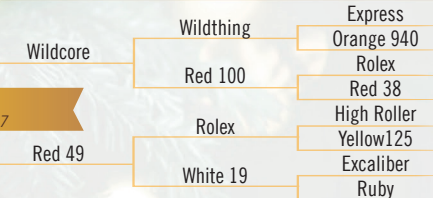

Yearling Son

Yearling Son

JEWEL
NADR# 320297

DOB: 2016. Located at: Michigan.

Selling 50% interest in Jewel. She's a calm girl and 2x's Rolex. She would fit well into an AI program. I no longer do any AI but she took both times when I did. Move her to your place and breed her how you would like. Great mother, she has had triplets the last two years and twins every year before that. 75% buck fawns. Has not had a yearling under 130 inches. She's a great investment and I look forward to partnering on her.