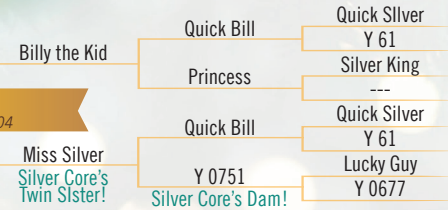

DOB: May 2022. Located at: Indiana

A calm young doe, ready to go to work for you. She is anchored by Silver Core's Twin Sister. Silver Core was 277"+@4, 29" Inside with long beams and tines. Live bred to Big Silver est. 250"+@3 w/ a big frame!

Y0876, 5 yr. old doe,
Al'd to Blew - By - U
(AKA Buster)

LOT 50

CLAY KUNTRY WHITETAILS

Verlin & Nadine Yoder
10667 N 1175 W | Millersburg, IN 46543
PH: 574-642-3080, Email:
CWD: 2002, TB/Bruc: Accr/Cert.