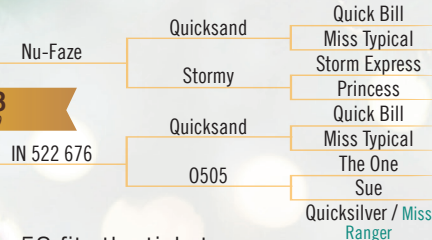

GREEN 58
NADR# 385429

DOB: 6-8-2023. Located at: Indiana.

If you are looking for a foundation doe, Green 58 fits the ticket. With Quicksand and Miss Typical (Lone Punch Daughter) on top and bottom, then anchored by Sue...Lone Punch's 1/2 Sister (Miss Ranger is Lone Punch's Dam!), she is ready for the outcross of your choice. **Bottle Fed.** Exposed to Quickfighter!

Yellow 4, 2021 Doe, Live Bred to Quickfighter!

WALNUT RIDGE WTS OF IN

Phillip Yoder
66439 CR 31 | Goshen, IN 46528
PH: 574-536-9119
CWD: 2003 / TB: Accred. / Bruc: Certified.