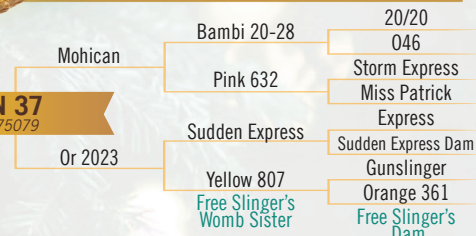

GREEN 37
NADR# 375079

DOB: 2022. Located at: Double H WTs ~ Ohio
Check out this little beauty out of Pine Creek's Super framed Mohican. She is anchored by Free Slinger's Mom so you know there will be some serious power. If you want big ol' framey bucks walking around in your pens give this one a long hard look. She is AI'd to John Ervin's Navigator (Genetic-SS -.021), and backed up to huge framed HH 2040 (Genetic-GS).