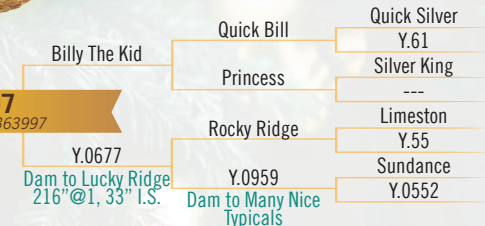

Big Silver

Y0897
NADR# 363997

DOB: May 2018. Located at: Indiana

A tame healthy 5 yr. old doe. She has a nice typical yearling in 2023. The maternal line has produced very well for me. She is live bred to Big Silver est. 250"+@3 w/ a big frame.