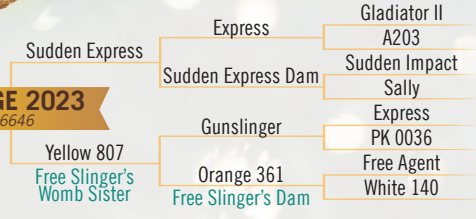

DOB: 2020. Located at: Double H WTs ~ Ohio
Orange 2023 Markers: 0.082194 - GG. You can smell something brewing in this pot, Sudden Express on Free Slinger's Womb Sister!!! Stop by our booth and ask us about Free Slinger's production the last few years. This girl has got unlimited potential and will undoubtedly earn her keep at your farm. She's AI'd to Brain Freeze (Genetic-SS -.0924) to make for an excited lineup on paper. Backed up to Insano (Genetic-GS).