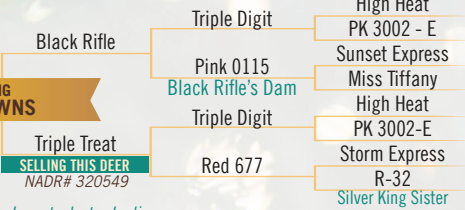

Triple Treat,
Live bred to Black Rifle!

LONE PINE WHITETAILS

Josie Borkholder & James Slabaugh
10819 W 1350 N | Nappanee, IN 46506
PH: Josie: 574-248-2675, James: 574-642-1246

SHOWCASING
2024 FAWNS

Triple Treat
SELLING THIS DEER
NADR# 320549

DOB: 2020. Located at: Indiana
Selling a 2020 model doe "Triple Treat", live bred to Black Rifle. This cross will be doubled up with Triple Digit. Triple Digit has some very nice typical sons out there.