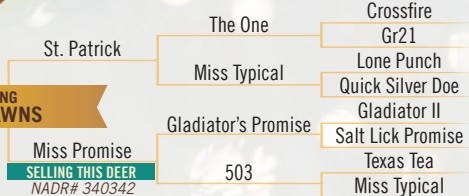

Miss Promise,
a Miss Typical line doe!

TWIN MAPLE DEER FARM

Cletus Bontrager
8820 W 050 N I Shipshewana, IN 46565
PH: 260-768-4284 ext. 3
CWD: Nov. 2002, TB/Bruc: Accr/Cert.

Gladiator's Promise

564

**SHOWCASING
2024 FAWNS**