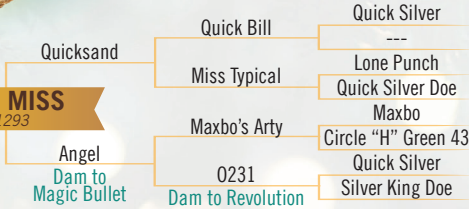

Silver Miss, a great
Line-bred BRED doe!

TWIN MAPLE DEER FARM

Cletus Bontrager
8820 W 050 N I Shipshewana, IN 46565
PH: 260-768-4284 ext. 3
CWD: Nov. 2002, TB/Bruc: Accr/Cert.

SILVER MISS
NADR# 371293

DOB: 2019. Located at: Indiana

A great line-bred 2019 model with 4 white socks & ready to go to work for you. I have a daughter out of and also a full sister to Silver Miss, so I guess I can't keep all the good ones! **The first buck we have out of this cross is a clean typical yearling.** Will announce day of sale what she's bred to.

Miss Promise,
a Miss Typical line doe!

TWIN MAPLE DEER FARM

Cletus Bontrager
8820 W 050 N I Shipshewana, IN 46565
PH: 260-768-4284 ext. 3
CWD: Nov. 2002, TB/Bruc: Accr/Cert.