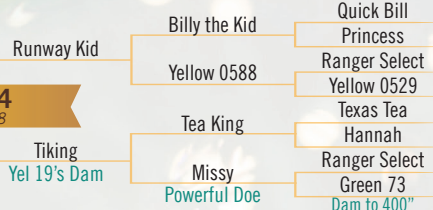

YELLOW 4
NADR# 385428

DOB: 2021. Located at: Indiana

Yellow 4 2021 Doe, Live Bred to Quickfighter! This doe is bred for production. Yellow 4 is out of Runway Kid, and brings together two good producing Ranger Select does in Y-0588 and Or 38 Tiking (Blue 54) is the Dam to Yel 19 (See our Advertisement) Yellow 4 will be live covered to Quickfighter, which is the sire to Yellow 19 (See our Advertisement).

Patty... St. Patrick Doe, AI'd to Quicksand!

HORIZON WHITETAILS

Marty Bontrager
6355 S. 700 W. | Topeka, IN 46571
PH: 260-593-9150
CWD: 2002, TB: Accred., Bruc: Certified