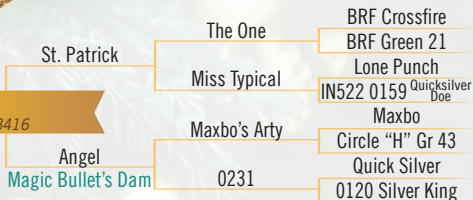

PATTY
NADR# 343416

DOB: 2021. Located at: Horizon WTs ~ Indiana

2 yrs. old & bottle fed, very tame. She is AI'd to Quicksand, making her fawns Double Miss Patrick, The Best of Twin Maple! Backed up to Applejack. Either way you win!