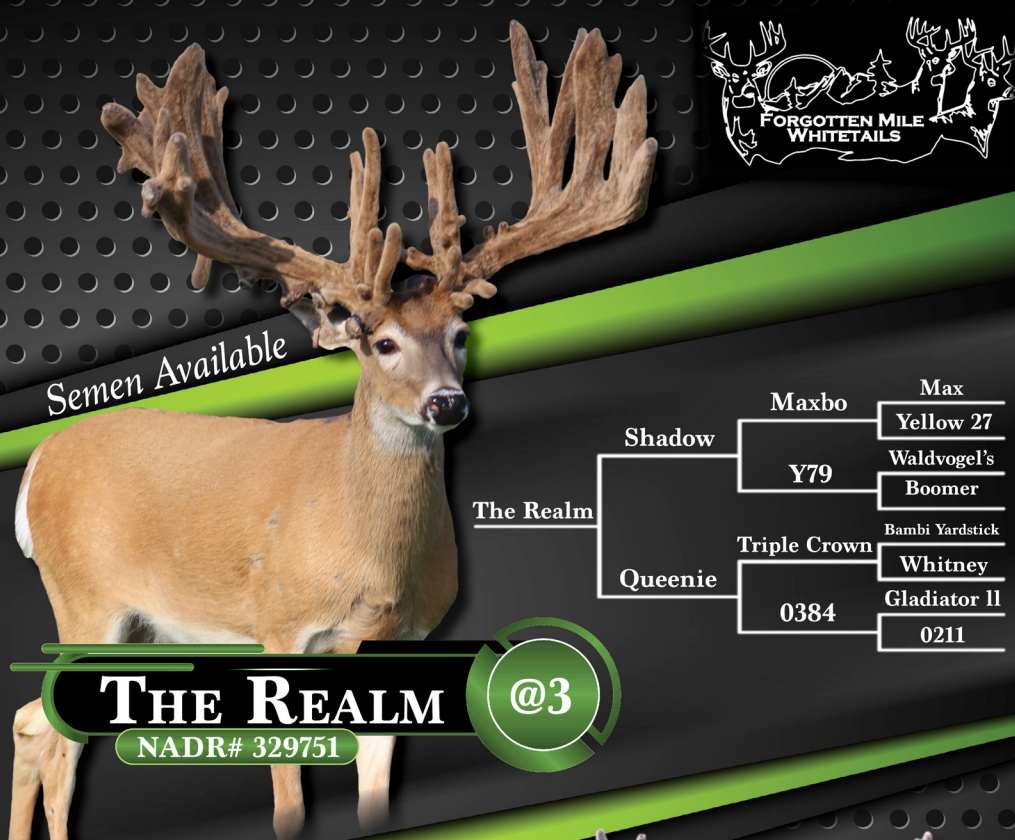

YELLOW 664
NADR# pending

DOB: 2023. Located at: Indiana
Selling Yellow 664, a 2023 Bambi Patrick Doe Fawn! DNA Pending, should have by date of sale. Bambi Patrick has big frames this year! And Bambi 20-28 twice!! Pink 0107 is womb sister to Mudslinger 277"@ 2. Pink 0107 had a 6x6 24" wide 200"+ deer (2022) sold for 6k!