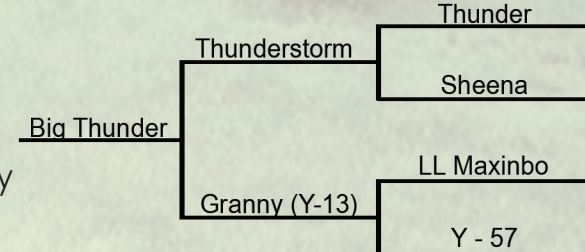

St. Patrick/Princess

Miss Typical Grandmother

-Big Thunder-

Thunderstorm/Granny

2023 2yr old Breeder Bucks

Breed To Big Thunder

- G-4 Stranger / Doc
- Y-104 Storm Cloud / G-4 (Stranger Doc)
- Y-114 Triple T / Y-87
- Y-97 Storm Cloud / Granny
- Y-137 Blue 45 Daughter