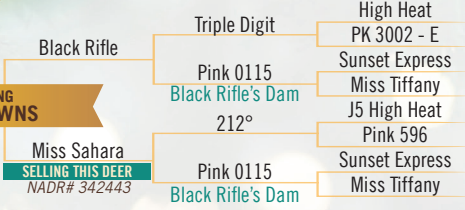

APPLE JACK

**SEMEN
AVAILABLE**
DNA # 357680

BLACK JACK

SUNSET EXPRESS

THUNDERSTORM

260-593-9150
MARTY & GINA BONTRAGER

Miss Sahara,
Double bred
Black Rifle's Dam!

LONE PINE WHITETAILS

Josie Borkholder & James Slabaugh
10819 W 1350 N | Nappanee, IN 46506
PH: Josie: 574-248-2675, James: 574-642-1246

SHOWCASING
2024 FAWNS

Miss Sahara
SELLING THIS DEER
NADR# 342443

DOB: 2021. Located at: Indiana
Selling a 2021 model doe bred to Black Rifle, these fawns will have Black Rifle's Dam in them twice!! Help yourself to a good bred typical doe.

DOB: 2020. Located at: Indiana
Selling a 2020 model doe "Triple Treat", live bred to Black Rifle. This cross will be doubled up with Triple Digit. Triple Digit has some very nice typical sons out there.